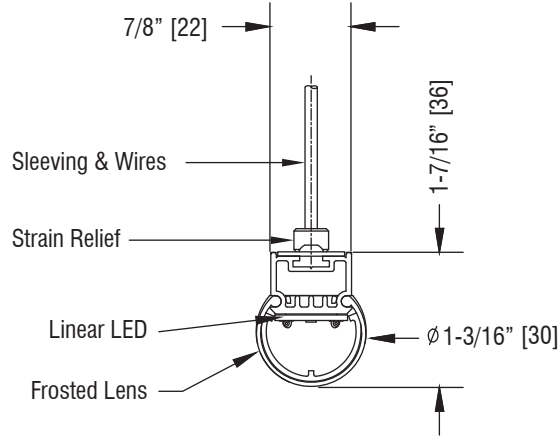

LC-H

Static White
Linear LED

Project Name

Type

Input Requirements

lm/ft.	VAC	4'	5'	6'
1000	120	.5A/58W	.7A/73W	.8A/87W
	240	.3A/58W	.4A/74W	.5A/88W
	277	.3A/58W	.4A/74W	.4A/88W
700	120	.4A/37W	.5A/48W	.5A/58W
	240	.2A/38W	.3A/48W	.3A/59W
	277	.2A/38W	.3A/49W	.3A/59W

Enter Catalog Number Sequentially from Left to Right

Model	Mounting	Lumens	CRI	CCT	Adaptor	Dimming	Level	Voltage	Finish	Cord Length
LC4 4'	H Hanging	L10 1000	9 95	27 2700	9TC BusRun Clipless w/ Driverbox	E ELV	1 1%	A 120	P White	ENTER CORD LENGTH IN FEET
LC5 5'		L07 700		30 3000	9TD BusRun Deep w/ Driverbox			D 240	MB Black	
LC6 6'				35 3500	9TS BusRun Shallow w/ Driverbox			F* 240 (2-Circuit)	BR Brushed	
					9HC BusRun Clipless w/ Driverbox	E ELV	0 10%	C 277	CP Custom	ENTER RAL OR OTHER FINISH CODE
					9HD BusRun Deep w/ Driverbox	W Wireless	C Casambi			
					9HS BusRun Shallow w/ Driverbox	A Avi-On	Z Zigbee			
					BT Basic Track	T Athena RF				
					ST2 2-Circuit Stucchi	E ELV	0 10%			
					ST3 3-Circuit Stucchi	Z 0-10	D Dark			
					3L 5" Canopy	M DMX				
					5L 3.5" QC Canopy	D DALI				
					7L 2" QC Canopy (Remote Driver Only)					

NOMINAL	LENGTH	MOUNTING	PLUG-IN
4'	44-3/8"	1'-10"	N/A
5'	66-3/8"	3'-8"	2'1"
6'	77-3/8"	4'-7"	3'0"

Dimming Note
This fixture is provided with LED Drivers suitable for the dimming protocol specified. Dimming performance may vary based on dimmer model or system being used. If exact dimming performance is required, Litelab recommends testing the Litelab fixture with the specified dimmer.

EXACT FIXTURE LENGTHS				
NOMINAL	ACTUAL	MOUNTING	FITTER TYPE	ADDITIONAL PLUG-IN*
4'	44-3/8"	3'6"	#2 - #2	1'10"
5'	66-5/8"	5'0"	#1 - #2	3'4"
6'	77-5/8"	6'0"	#1 - #2	4'4"

Mounting

Stucchi 2-Circuit Track / Databus