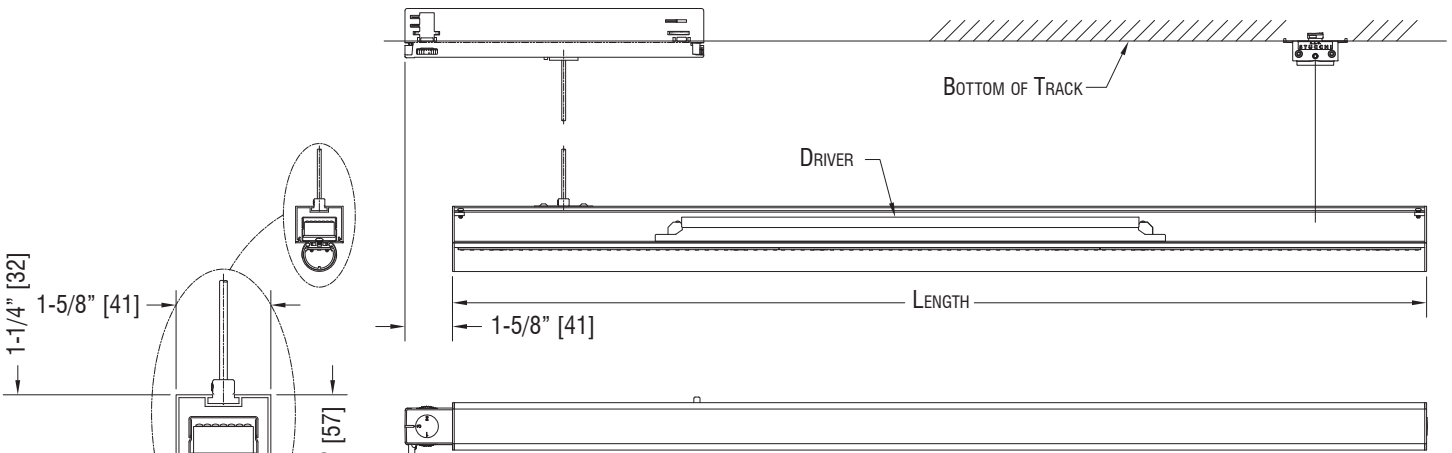

Mounting

BusRun

EXACT FIXTURE LENGTHS				
NOMINAL	ACTUAL	MOUNTING	FITTER TYPE	ADDITIONAL PLUG-IN*
4'	44-3/8"	2'0"	#2 - #2	N / A
5'	66-5/8"	3'10"	#1 - #2	2'3"
6'	77-5/8"	4'9"	#1 - #2	3'2"

Stucchi 3-Circuit Track / Databus