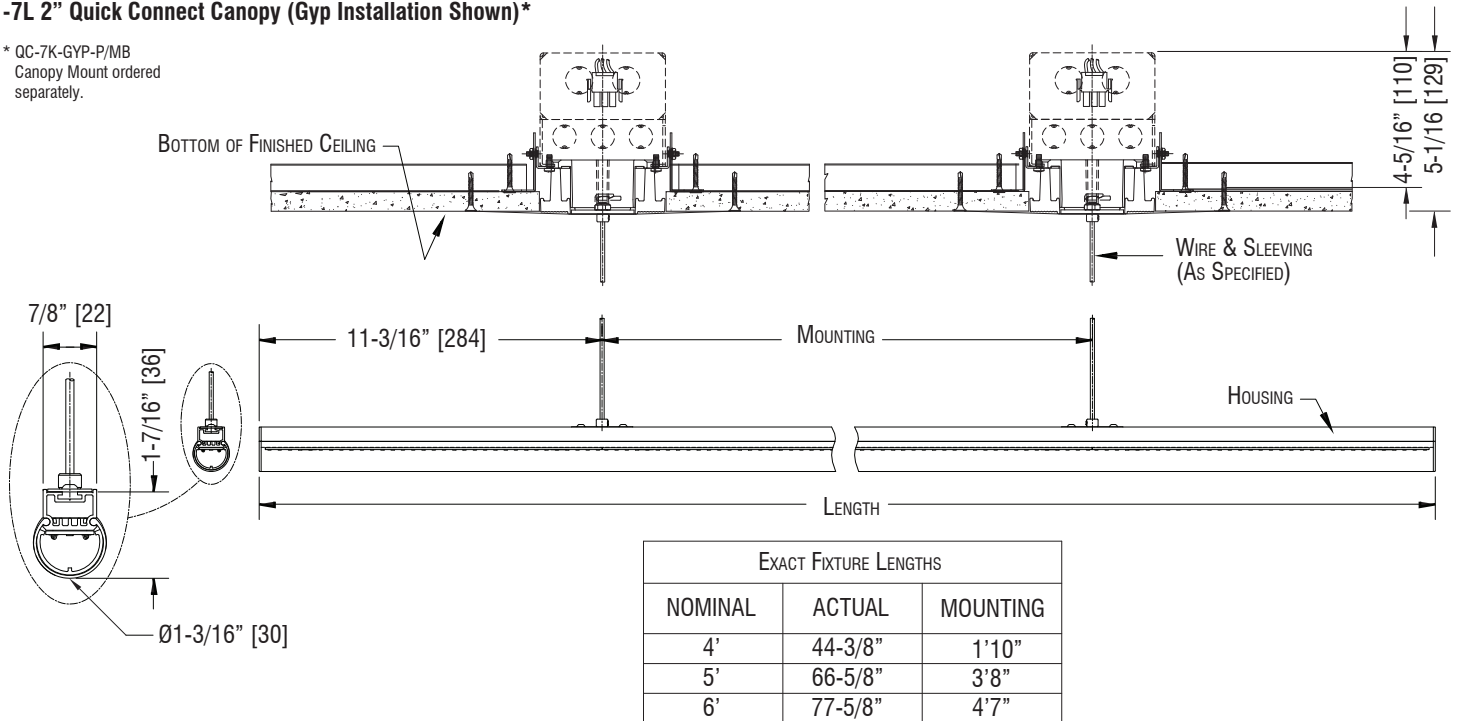

-5L 3-1/2" Quick Connect Canopy (Gypsum Installation Shown) QC-5K-P/MB Canopy Mounted Ordered Separately

J-Boxes Supplied by Others

251 Elm Street, Buffalo, NY 14203 USA
800-238-4120 | www.litelab.com

* Covered under one or more of the following patents: US: 8,740,421 B2, D499, 698, D389,012, Republic of China: D149,379, People's Republic of China: ZL 201130358013.3, European Union: RCD #001920356-0001. Additional patents pending. **See fittings and accessories page for mounting options and accessories.

Mounting

-7L 2" Quick Connect Canopy (Wood Installation Shown)**

** QC-7K-WD-MB Canopy
Mount ordered separately.

-7L 2" Quick Connect Canopy (Gyp Installation Shown)*

* QC-7K-GYP-P/MB
Canopy Mount ordered
separately.

LC-H

Static White
Linear LED

Project Name

Type

Photometrics

LC3-H

Beam Angle: 107.5°

Mounting Height in feet / meters	FC / Lux	Beam Diameter in feet / meters
6.0' / 1.8m	14.5 f.c. / 156.1 lux	7.3' / 2.2m
8.0' / 2.4m	8.1 f.c. / 87.2 lux	9.8' / 3.0m
10.0' / 3.0m	5.2 f.c. / 56.0 lux	12.2' / 3.7m
12.0' / 3.7m	3.6 f.c. / 67.8 lux	14.7' / 4.5m
14.0' / 4.3m	2.7 f.c. / 29.1 lux	17.1' / 5.2m
16.0' / 4.9m	2.0 f.c. / 21.5 lux	19.6' / 6.0m