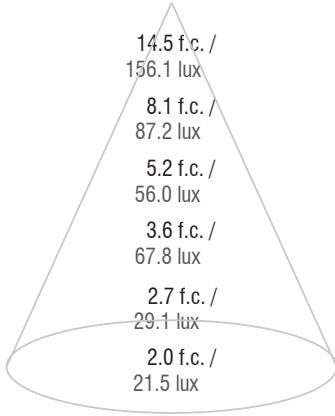

LC-H

Static White
Linear LED

Project Name

Type

Photometrics

LC3-H

Beam Angle: 107.5°

Mounting Height in feet / meters	FC / Lux	Beam Diameter in feet / meters
6.0' / 1.8m	14.5 f.c. / 156.1 lux	7.3' / 2.2m
8.0' / 2.4m	8.1 f.c. / 87.2 lux	9.8' / 3.0m
10.0' / 3.0m	5.2 f.c. / 56.0 lux	12.2' / 3.7m
12.0' / 3.7m	3.6 f.c. / 67.8 lux	14.7' / 4.5m
14.0' / 4.3m	2.7 f.c. / 29.1 lux	17.1' / 5.2m
16.0' / 4.9m	2.0 f.c. / 21.5 lux	19.6' / 6.0m

CBCP:	21,507 Cd
Efficacy:	58.8 lm/w
Delivered Lumens:	1844.4 lm

LC3-H - Polar Plot of Candela