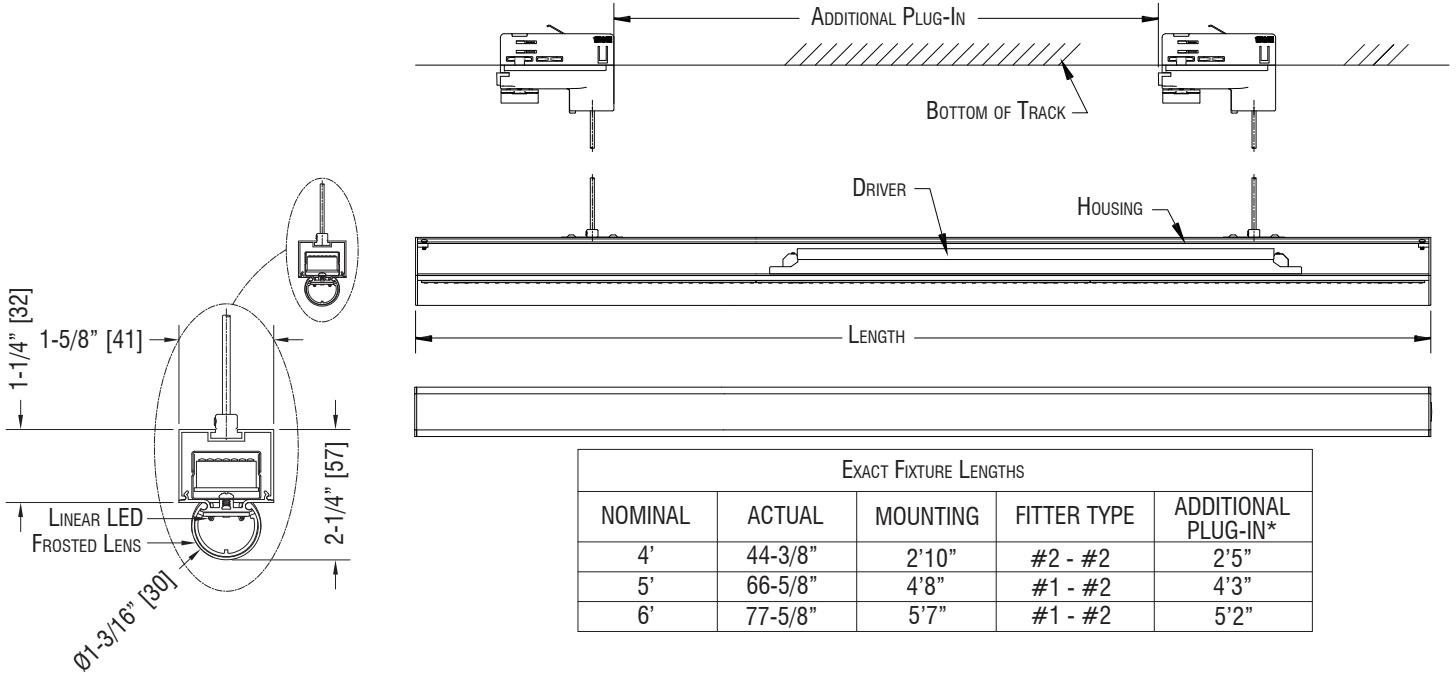

Mounting

Stucchi 2-Circuit Track / Databus