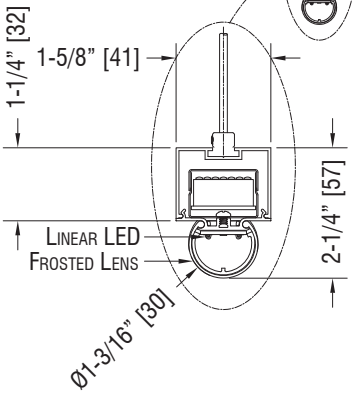

NOMINAL	LENGTH	MOUNTING	PLUG-IN
4'	44-3/8"	1'-10"	N/A
5'	66-3/8"	3'-8"	2'1"
6'	77-3/8"	4'-7"	3'0"

Dimming Note
This fixture is provided with LED Drivers suitable for the dimming protocol specified. Dimming performance may vary based on dimmer model or system being used. If exact dimming performance is required, Litelab recommends testing the Litelab fixture with the specified dimmer.

Mounting

BusRun

EXACT FIXTURE LENGTHS				
NOMINAL	ACTUAL	MOUNTING	FITTER TYPE	ADDITIONAL PLUG-IN*
4'	44-3/8"	2'0"	#2 - #2	N / A
5'	66-5/8"	3'10"	#1 - #2	2'3"
6'	77-5/8"	4'9"	#1 - #2	3'2"

Stucchi 3-Circuit Track / Databus

EXACT FIXTURE LENGTHS				
NOMINAL	ACTUAL	MOUNTING	FITTER TYPE	ADDITIONAL PLUG-IN*
4'	44-3/8"	3'6"	#2 - #2	1'10"
5'	66-5/8"	5'0"	#1 - #2	3'4"
6'	77-5/8"	6'0"	#1 - #2	4'4"

Mounting

Stucchi 2-Circuit Track / Databus

LC-H

Static White
Linear LED

Project Name

Type

Photometrics

LC3-H

Beam Angle: 107.5°

Mounting Height in feet / meters	FC / Lux	Beam Diameter in feet / meters
6.0' / 1.8m	14.5 f.c. / 156.1 lux	7.3' / 2.2m
8.0' / 2.4m	8.1 f.c. / 87.2 lux	9.8' / 3.0m
10.0' / 3.0m	5.2 f.c. / 56.0 lux	12.2' / 3.7m
12.0' / 3.7m	3.6 f.c. / 67.8 lux	14.7' / 4.5m
14.0' / 4.3m	2.7 f.c. / 29.1 lux	17.1' / 5.2m
16.0' / 4.9m	2.0 f.c. / 21.5 lux	19.6' / 6.0m