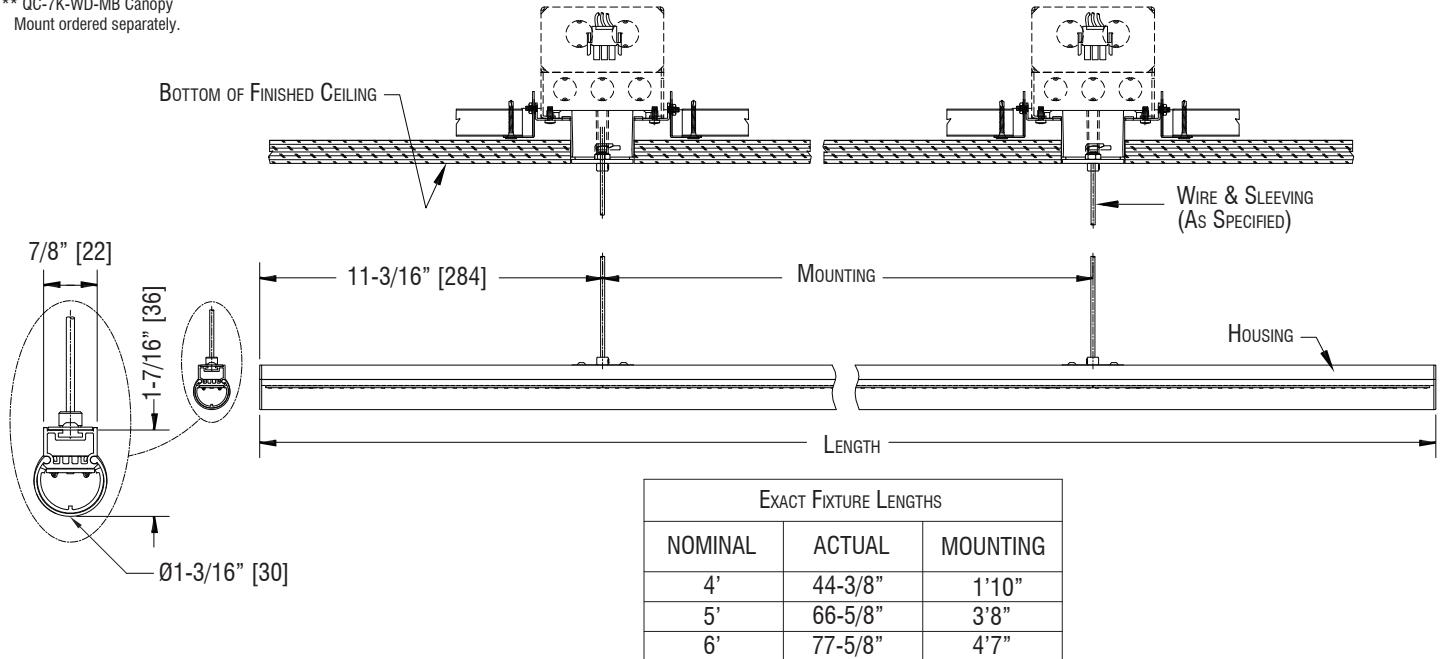

-5L 3-1/2" Quick Connect Canopy (Gypsum Installation Shown) QC-5K-P/MB Canopy Mounted Ordered Separately

J-Boxes Supplied by Others

251 Elm Street, Buffalo, NY 14203 USA
800-238-4120 | www.litelab.com

* Covered under one or more of the following patents: US: 8,740,421 B2, D499, 698, D389,012, Republic of China: D149,379, People's Republic of China: ZL 201130358013.3, European Union: RCD #001920356-0001. Additional patents pending. **See fittings and accessories page for mounting options and accessories.

Mounting

-7L 2" Quick Connect Canopy (Wood Installation Shown)**

** QC-7K-WD-MB Canopy
Mount ordered separately.

-7L 2" Quick Connect Canopy (Gyp Installation Shown)*

* QC-7K-GYP-P/MB
Canopy Mount ordered
separately.

LC-H

Static White
Linear LED

Project Name

Type

Photometrics

LC3-H

Beam Angle: 107.5°

Mounting Height in feet / meters	FC / Lux	Beam Diameter in feet / meters
6.0' / 1.8m	14.5 f.c. / 156.1 lux	7.3' / 2.2m
8.0' / 2.4m	8.1 f.c. / 87.2 lux	9.8' / 3.0m
10.0' / 3.0m	5.2 f.c. / 56.0 lux	12.2' / 3.7m
12.0' / 3.7m	3.6 f.c. / 67.8 lux	14.7' / 4.5m
14.0' / 4.3m	2.7 f.c. / 29.1 lux	17.1' / 5.2m
16.0' / 4.9m	2.0 f.c. / 21.5 lux	19.6' / 6.0m