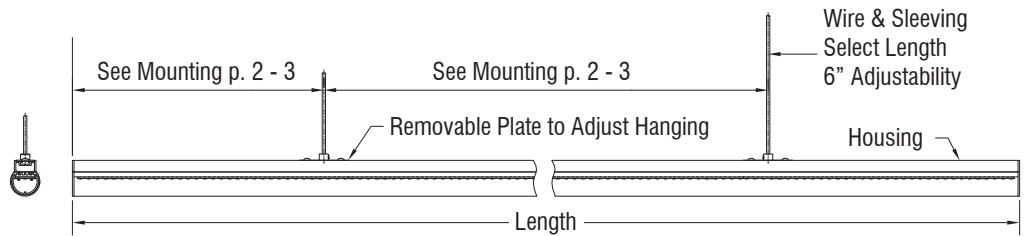

LC-H

Static White
Linear LED

Project Name

Type

Input Requirements

lm/ft.	VAC	4'	5'	6'
1000	120	.5A/58W	.7A/73W	.8A/87W
	240	.3A/58W	.4A/74W	.5A/88W
	277	.3A/58W	.4A/74W	.4A/88W
700	120	.4A/37W	.5A/48W	.5A/58W
	240	.2A/38W	.3A/48W	.3A/59W
	277	.2A/38W	.3A/49W	.3A/59W