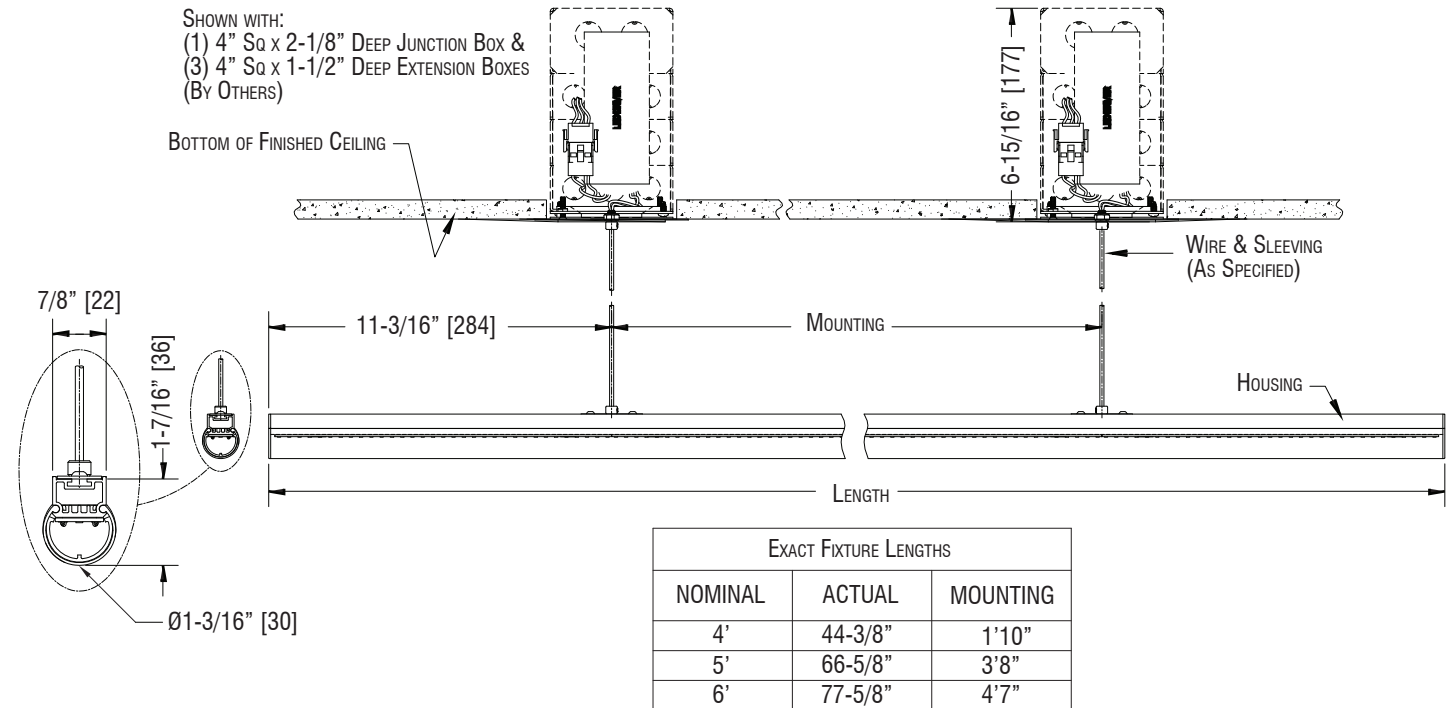

-5L 3-1/2" Quick Connect Canopy (Gypsum Installation Shown) QC-5K-P/MB Canopy Mounted Ordered Separately

J-Boxes Supplied by Others

251 Elm Street, Buffalo, NY 14203 USA
800-238-4120 | www.litelab.com

* Covered under one or more of the following patents: US: 8,740,421 B2, D499, 698, D389,012, Republic of China: D149,379, People's Republic of China: ZL 201130358013.3, European Union: RCD #001920356-0001. Additional patents pending. **See fittings and accessories page for mounting options and accessories.