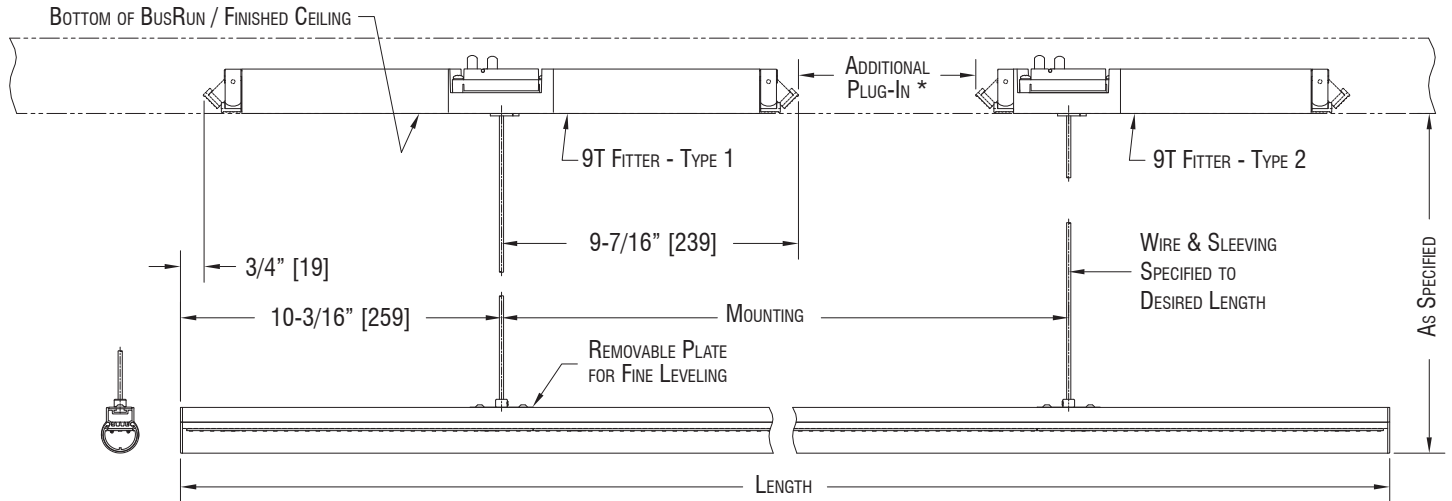

Mounting

BusRun

EXACT FIXTURE LENGTHS				
NOMINAL	ACTUAL	MOUNTING	FITTER TYPE	ADDITIONAL PLUG-IN*
4'	44-3/8"	2'0"	#2 - #2	N / A
5'	66-5/8"	3'10"	#1 - #2	2'3"
6'	77-5/8"	4'9"	#1 - #2	3'2"

Stucchi 3-Circuit Track / Databus