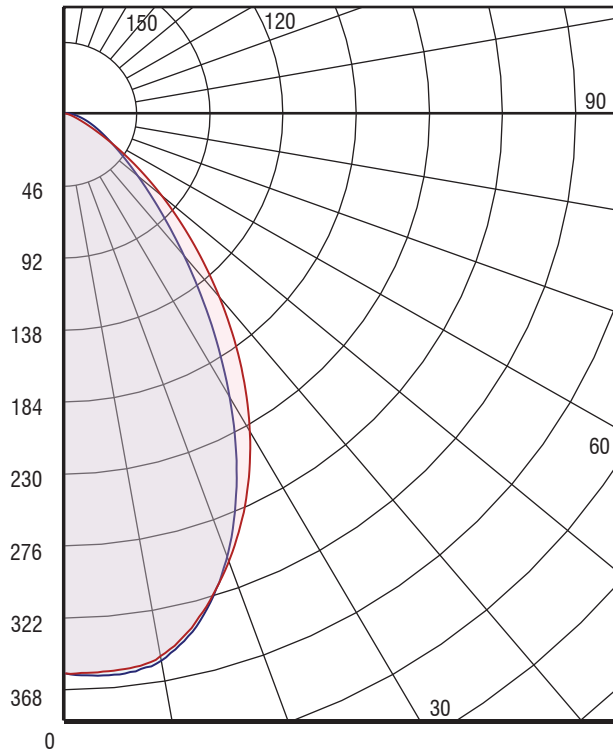

- ----- 0 Deg Lateral Plane
- ----- 180 Deg Lateral Plane
- ..... 90 Deg Lateral Plane
- ..... 270 Deg Lateral Plane