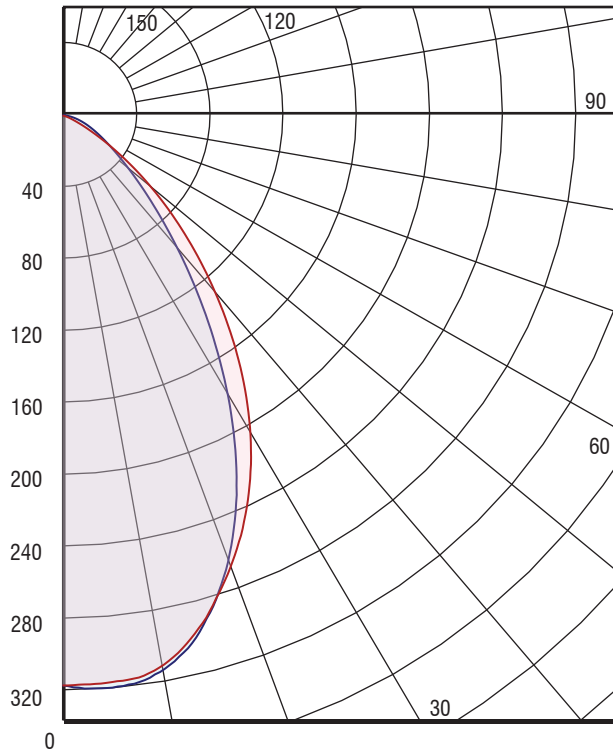

A3W

Tunable White
Wallwasher

Project Name

Type

Photometrics

A3W-L10, 2700K Wallwash

Mounting Height in feet / meters	FC / Lux	Beam Diameter in feet / meters
6.0' / 1.8m	8.9 f.c. / 95.8 lux	4.6' / 1.4m
8.0' / 2.4m	5.0 f.c. / 53.8 lux	6.1' / 1.9m
10.0' / 3.0m	3.2 f.c. / 34.4 lux	7.7' / 2.3m
12.0' / 3.7m	2.2 f.c. / 23.7 lux	9.2' / 2.8m
14.0' / 4.3m	1.6 f.c. / 17.2 lux	10.7' / 3.3m
16.0' / 4.9m	1.2 f.c. / 12.9 lux	12.3' / 3.7m

CBCP:	See Candela Distribution		
Efficacy:	30.3 lm/w		
Delivered Lumens:	329 lm		
Plane:	0°	90°	180°
Spacing Criteria:	0.9	1.0	0.6

CANDELA DISTRIBUTION

	0.0	45.0	90.0	135.0	180.0
0	319	319	319	319	319
5	321	321	318	310	305
15	288	300	287	239	210
25	207	236	224	140	99
35	116	152	148	64	32
45	57	80	78	13	3
55	29	37	29	1	0
65	16	16	7	0	0
75	8	7	2	0	0
85	3	3	0	0	0
90	2	2	0	0	0
95	1	1	0	0	0
105	0	0	0	0	0
115	0	0	0	0	0
125	0	0	0	0	0
135	0	0	0	0	0
145	0	0	0	0	0
155	0	0	0	0	0
165	0	0	0	0	0
175	0	0	0	0	0
180	0	0	0	0	0

A3W-L10, 2700K Wallwash - Polar Plot of Candela

- ---- 0 Deg Lateral Plane
- ---- 180 Deg Lateral Plane
- ---- 90 Deg Lateral Plane
- ---- 270 Deg Lateral Plane