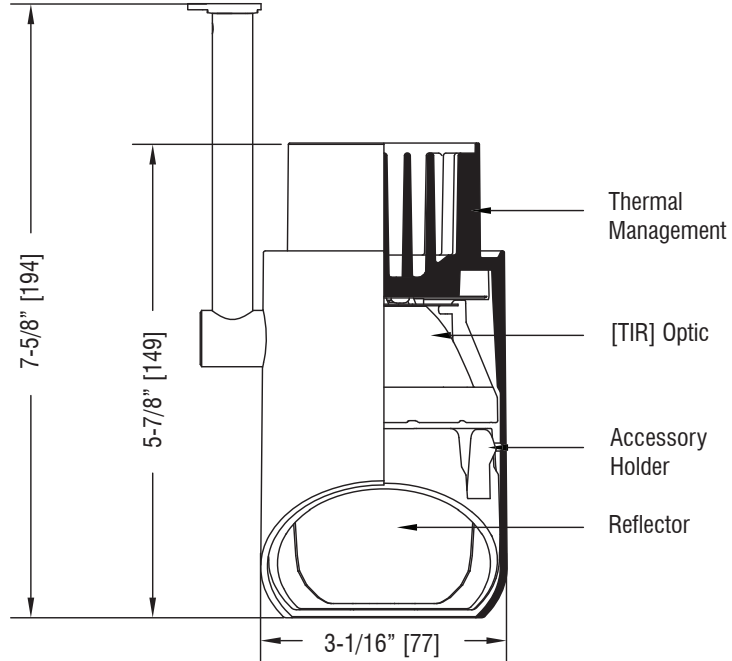

A3W Tunable White Wallwasher

Project Name

Type

Input Requirements

1060 Lumens	120VAC/0.2A/17W
	240VAC/0.1A/18W
	277VAC/0.1A/19W

Enter Catalog Number Sequentially from Left to Right

A3W - - -

Model	Lumens/CRI	CCT	Adaptor	Dimming	Level	Options	Voltage	Finish																																													
A3W	L10 1060/90	TL 18-40 TH 27-65	9HC BusRun Clipless w/ Driverbox 9HD BusRun Deep w/ Driverbox 9HS BusRun Shallow w/ Driverbox	W Wireless A Avi-On Z Zigbee	C Casambi A Avi-On Z Zigbee	S N	Switch None F* 240 (2-Circuit) C 277	P White MB Black BR Brushed CP Custom																																													
<table border="1"> <tr> <td>ST2</td> <td>2-Circuit Stucchi</td> <td>M</td> <td>DMX</td> <td>D</td> <td>Dark</td> <td></td> <td></td> <td></td> </tr> <tr> <td>ST3</td> <td>3-Circuit Stucchi</td> <td>D</td> <td>DALI</td> <td></td> <td></td> <td></td> <td></td> <td></td> </tr> <tr> <td>3L</td> <td>5" Canopy</td> <td>Z</td> <td>0-10</td> <td></td> <td></td> <td></td> <td></td> <td></td> </tr> <tr> <td>5L</td> <td>3.5" QC Canopy</td> <td>L</td> <td>Lutron</td> <td>T</td> <td>T-Series</td> <td></td> <td></td> <td></td> </tr> <tr> <td>7L</td> <td>2" QC Canopy (Remote Driver Only)</td> <td></td> <td></td> <td></td> <td></td> <td></td> <td></td> <td></td> </tr> </table>									ST2	2-Circuit Stucchi	M	DMX	D	Dark				ST3	3-Circuit Stucchi	D	DALI						3L	5" Canopy	Z	0-10						5L	3.5" QC Canopy	L	Lutron	T	T-Series				7L	2" QC Canopy (Remote Driver Only)							
ST2	2-Circuit Stucchi	M	DMX	D	Dark																																																
ST3	3-Circuit Stucchi	D	DALI																																																		
3L	5" Canopy	Z	0-10																																																		
5L	3.5" QC Canopy	L	Lutron	T	T-Series																																																
7L	2" QC Canopy (Remote Driver Only)																																																				
<input type="text"/> ENTER RAL OR OTHER FINISH CODE																																																					