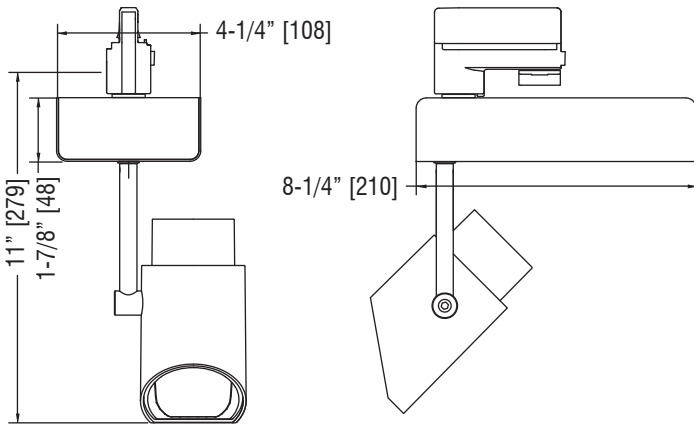

Stucchi - 2-Circuit DMX and Dali Dimmable Fitter