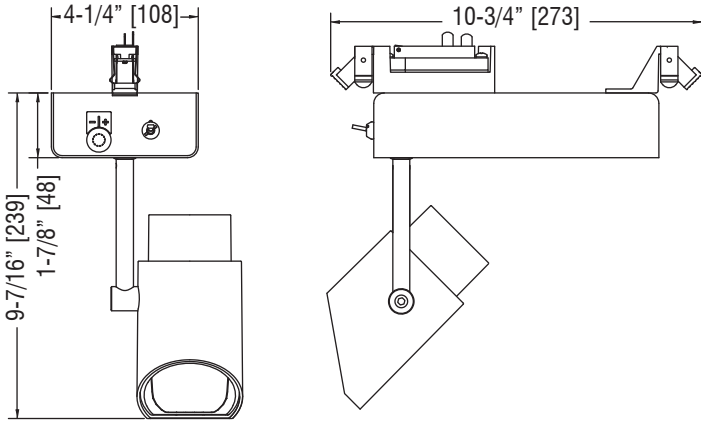

Fitter Guide

9H - Wireless Control Fitter for BusRun