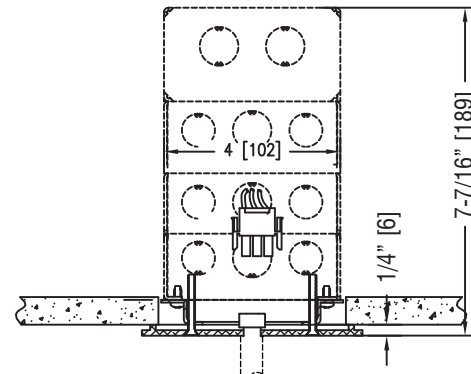

* QC-7K-GYP-P/MB
Canopy Mount ordered
separately.

-7L - 2" Dia. Quick Connect Canopy - Wood

-7 Remote Driver
(1) 4" sq x 2-1/8"
J-Box

** QC-7K-WD-MB Canopy
Mount ordered separately.

-5L - 3-1/2" Dia. Quick Connect Canopy

QC-5K-P/MB Canopy Mounted Ordered Separately

-5 Remote Driver
(1) 4" sq x 2-1/8"
J-Box
(1) 4" sq x 1-1/2"
Extension Box

-3L - 5" Dia. x 1/4" H. Machined Canopy

-3 Remote Driver
(1) 4" sq x 1-1/2"
Extension Box

-5L - 3-1/2" Dia. Quick Connect Canopy - Integral Driver

**-5L 0-10v, DALI
and DMX Driver**
(1) 4" sq x 2-1/8"
J-Box
(3) 4" sq x 1-1/2"
Extension Box

-3L - 5" Dia. x 1/4" H. Machined Canopy - Integral Driver