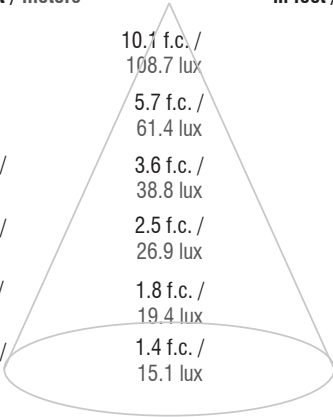

CBCP:	See Candela Distribution		
Efficacy:	30.3 lm/w		
Delivered Lumens:	329 lm		
Plane:	0°	90°	180°
Spacing Criteria:	0.9	1.0	0.6

CANDELA DISTRIBUTION

	0.0	45.0	90.0	135.0	180.0
0	319	319	319	319	319
5	321	321	318	310	305
15	288	300	287	239	210
25	207	236	224	140	99
35	116	152	148	64	32
45	57	80	78	13	3
55	29	37	29	1	0
65	16	16	7	0	0
75	8	7	2	0	0
85	3	3	0	0	0
90	2	2	0	0	0
95	1	1	0	0	0
105	0	0	0	0	0
115	0	0	0	0	0
125	0	0	0	0	0
135	0	0	0	0	0
145	0	0	0	0	0
155	0	0	0	0	0
165	0	0	0	0	0
175	0	0	0	0	0
180	0	0	0	0	0

A3W-L10, 2700K Wallwash - Polar Plot of Candela

- 0 Deg Lateral Plane
- 180 Deg Lateral Plane
- 90 Deg Lateral Plane
- 270 Deg Lateral Plane

A3W

Tunable White
Wallwasher

Project Name

Type

Photometrics

A3W-L10, 6500K Wallwash

Mounting Height in feet / meters	FC / Lux	Beam Diameter in feet / meters
6.0' / 1.8m	10.1 f.c. / 108.7 lux	4.6' / 1.4m
8.0' / 2.4m	5.7 f.c. / 61.4 lux	6.1' / 1.9m
10.0' / 3.0m	3.6 f.c. / 38.8 lux	7.7' / 2.3m
12.0' / 3.7m	2.5 f.c. / 26.9 lux	9.2' / 2.8m
14.0' / 4.3m	1.8 f.c. / 19.4 lux	10.7' / 3.3m
16.0' / 4.9m	1.4 f.c. / 15.1 lux	12.3' / 3.7m

CBCP:	See Candela Distribution		
Efficacy:	34.7 lm/w		
Delivered Lumens:	374 lm		
Plane:	0°	90°	180°
Spacing Criteria:	0.9	1.0	0.6

CANDELA DISTRIBUTION

	0.0	45.0	90.0	135.0	180.0
0	362	362	362	362	362
5	364	365	361	352	347
15	327	341	326	271	239
25	235	268	254	160	113
35	132	172	167	74	37
45	64	91	89	15	3
55	33	42	32	1	0
65	18	19	8	0	0
75	9	8	2	0	0
85	4	3	0	0	0
90	2	2	0	0	0
95	2	1	0	0	0
105	0	0	0	0	0
115	0	0	0	0	0
125	0	0	0	0	0
135	0	0	0	0	0
145	0	0	0	0	0
155	0	0	0	0	0
165	0	0	0	0	0
175	0	0	0	0	0
180	0	0	0	0	0