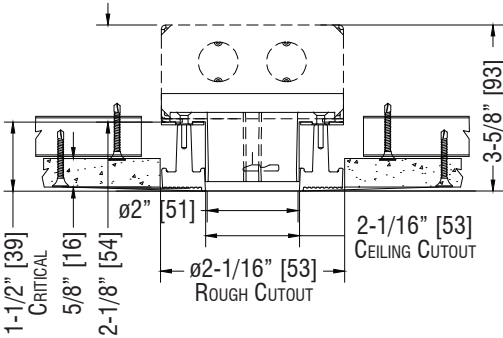

Fitter Guide

-7L - 2" Dia. Quick Connect Canopy - Gypsum

-7 Remote Driver
(1) 4" sq x 2-1/8"
J-Box

* QC-7K-GYP-P/MB
Canopy Mount ordered
separately.