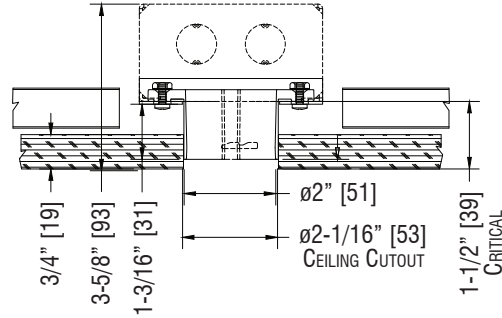

* QC-7K-GYP-P/MB
Canopy Mount ordered
separately.

-7L - 2" Dia. Quick Connect Canopy - Wood

-7 Remote Driver
(1) 4" sq x 2-1/8"
J-Box

** QC-7K-WD-MB Canopy
Mount ordered separately.

-5L - 3-1/2" Dia. Quick Connect Canopy