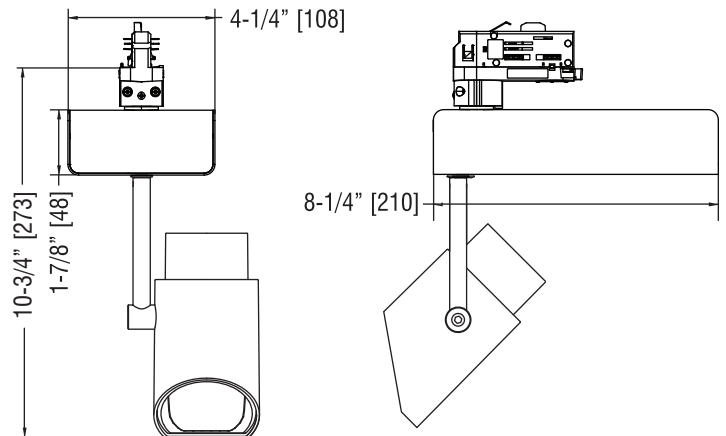

Stucchi - 3-Circuit DMX and Dali Dimmable Fitter