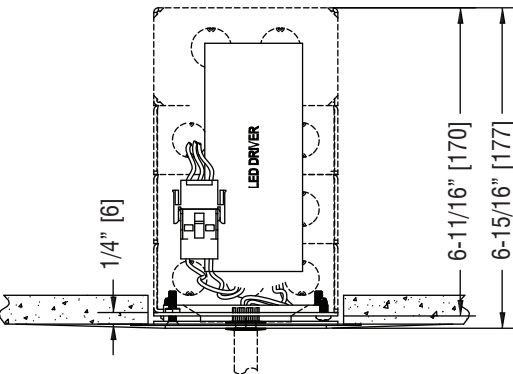

QC-5K-P/MB Canopy Mounted Ordered Separately

-5 Remote Driver
(1) 4" sq x 2-1/8"
J-Box
(1) 4" sq x 1-1/2"
Extension Box

-3L - 5" Dia. x 1/4" H. Machined Canopy

-3 Remote Driver
(1) 4" sq x 1-1/2"
Extension Box

-5L - 3-1/2" Dia. Quick Connect Canopy - Integral Driver

**-5L 0-10v, DALI
and DMX Driver**
(1) 4" sq x 2-1/8"
J-Box
(3) 4" sq x 1-1/2"
Extension Box

-3L - 5" Dia. x 1/4" H. Machined Canopy - Integral Driver