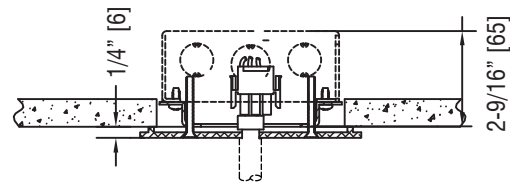

-3L - 5" Dia. x 1/4" H. Machined Canopy

-3 Remote Driver
(1) 4" sq x 1-1/2"
Extension Box