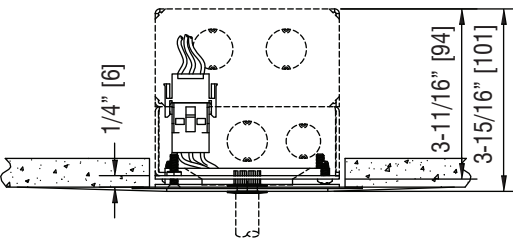

* QC-7K-GYP-P/MB
Canopy Mount ordered
separately.

-7L - 2" Dia. Quick Connect Canopy - Wood

-7 Remote Driver
(1) 4" sq x 2-1/8"
J-Box

** QC-7K-WD-MB Canopy
Mount ordered separately.

-5L - 3-1/2" Dia. Quick Connect Canopy

QC-5K-P/MB Canopy Mounted Ordered Separately

-5 Remote Driver
(1) 4" sq x 2-1/8"
J-Box
(1) 4" sq x 1-1/2"
Extension Box

-3L - 5" Dia. x 1/4" H. Machined Canopy

-3 Remote Driver
(1) 4" sq x 1-1/2"
Extension Box